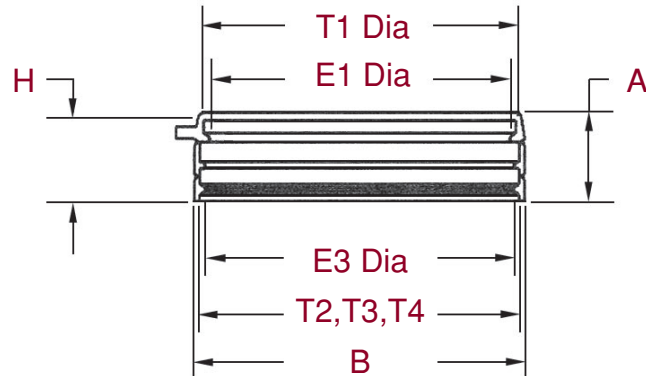

## Hinged Tearband Tamper Evident Closures

IntraPac Hinged Tearband Tamper Evident jar closures are offered in the sizes as indicated in the chart. Please refer to both the drawing and chart for specific dimensions for each size.

Size	Material	Gram Wt	A	B	H	T 1	E 1	T2,T3,T4	E 3	Pcs/Carton
33 mm	LDPE	2.6+/- .3gr.	.580+/- .015	1.406+/- .015	.532+/- .010	1.253+/- .010	1.206+/- .010	1.336+/- .010	1.240+/- .010	2500
38 mm	LDPE	3.0+/- .3gr.	.570+/- .015	1.563+/- .015	.520+/- .010	1.439+/- .010	1.408+/- .010	1.495+/- .010	1.414+/- .010	1600
45 mm	LDPE	4.0+/- .4gr.	.582+/- .015	1.860+/- .020	.530+/- .010	1.717+/- .010	1.650+/- .010	1.780+/- .010	1.682+/- .010	1300
53 mm	LDPE	4.9+/- .5gr.	.560+/- .015	2.154+/- .015	.525+/- .015	2.015+/- .015	1.975+/- .015	2.095+/- .015	1.990+/- .015	1000
<b>Tearband Linerless "Jay Cap"</b>										
33 mm	LDPE	2.93	.595+/- .015	1.272+/- .015	.560+/- .015	1.130+/- .015	1.067+/- .015	1.191+/- .015	1.161+/- .015	2500
38 mm	LDPE	4.10	.603+/- .015	1.537+/- .015	.562+/- .015	1.381+/- .015	1.325+/- .015	1.450+/- .015	1.430+/- .015	1600