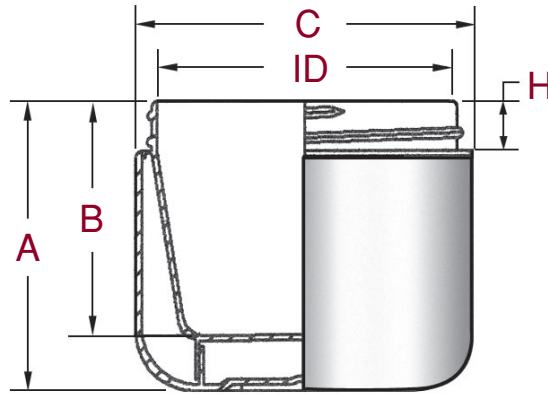

## Radius Based Double Wall Jars

IntraPac Radius Based Double Wall Jars are offered in the sizes as indicated in the chart. Please refer to both the drawing and chart for specific dimensions for each size.

### Radius Based Double Wall Jars

Size	Neck	Material Outer/Inner	Gram Wt	OFC	A	B	C	ID	H	*Deco Area	Pcs/Carton
1 oz	53mm	PP/PP	16.4+/-1.5gr.	38+/-2cc	1.570+/- .015	.935+/- .015	2.200+/- .015	1.840+/- .015	.408+/- .015	.87 x 6.75"	720
1 oz	53mm	PS/PP	18.5+/-1.5gr.	54+/-3cc	1.570+/- .015	1.200+/- .015	2.200+/- .015	1.855+/- .015	.408+/- .015	.87 x 6.75"	720
2 oz	58mm	PP/PP	22.5+/-2.0gr.	74+/-4cc	1.980+/- .020	1.517+/- .015	2.345+/- .015	1.970+/- .015	.408+/- .015	1 x 7.18"	288
2 oz	58mm	PS/PP	23.5+/-2.0gr.	74+/-4cc	1.950+/- .020	1.517+/- .015	2.345+/- .015	1.970+/- .015	.408+/- .015	1 x 7.18"	288
4 oz	70mm	PP/PP	35.5+/-2.0gr.	143+/-7cc	2.460+/- .020	1.960+/- .020	2.915+/- .015	2.500+/- .015	.408+/- .015	1.31 x 9"	165
4 oz	70mm	PS/PP	35.9+/-2gr.	143+/-7cc	2.460+/- .020	1.960+/- .020	2.920+/- .020	2.500+/- .015	.408+/- .015	1.31 x 9"	165
4 oz Frosted	70mm	PS/PP	37.8+/-2.0gr.	143+/-7cc	2.448+/- .020	1.970+/- .020	2.897+/- .015	2.492+/- .015	.408+/- .015	1.31 x 9"	165
8 oz	83mm	PS/PP	54.5+/-2.0gr.	268+/-7cc	2.870+/- .020	2.510+/- .020	3.422+/- .015	2.984+/- .015	.487+/- .015	1.48 x 10.56"	144