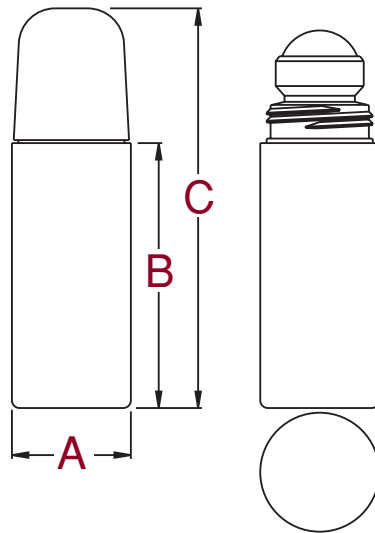

IntraPac Round Roll-on Bottles

IntraPac offers round roll-on bottles for health and beauty applications. This illustration indicates bottle dimensions for each capacity offered.

Multicolor decorating of these bottles is done by UV silk-screen printing. Hot stamping is an available option.

BOTTLE STYLE	A mm/inches	B mm/inches	C mm/inches	Capacity		Ball Size
				mL	oz	
RE004	39.2 / 1.543	87.3 / 3.437	131 / 5.157	90	3	1"
RE005	39.2 / 1.543	60 / 2.362	104.4 / 4.110	60	2	1"

IntraPac reserves the right to change or modify the design of its products without any obligation to provide notification of change or intent to change.